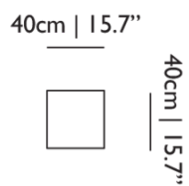

Detailing

The Dwarf Rhino Pillow is made from butter-soft velvet. The insert is sold separately.

Colours

Grey

Dwarf Rhino Pillow / Pillowcase square

Dimensions

Product

WIDTH 36cm | 14.2"
HEIGHT 36cm | 14.2"
DEPTH 2cm | 0.8"
WEIGHT NETTO 0.2kg |
0.44lbs

Packaging

WIDTH 14cm | 5.5"
HEIGHT 3cm | 1.2"
CUBAGE 0m³ | 0.06ft³
LENGTH 40cm | 15.7"
WEIGHT 0.5kg | 1.1lbs

Technical

MATERIAL

Printed Velour
